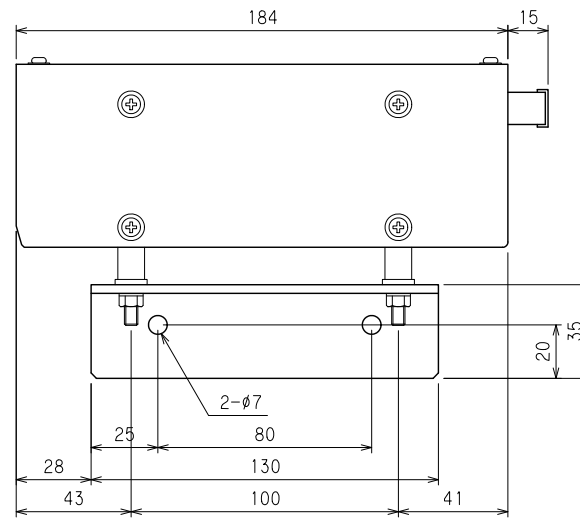

PS104F

Dimensions are in millimeters.

 SUGIYAMA ELECTRIC SYSTEM INC.	DATE	2016.11.28		TITLE	PS104F
	A3	1:2	FILE	PS104FDIM.DXF	