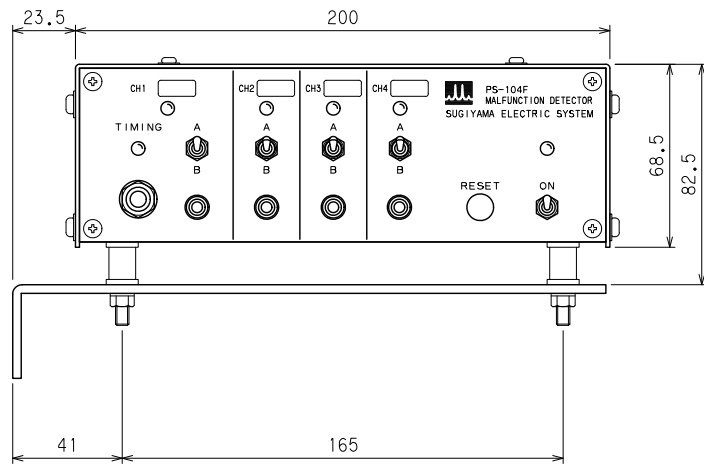

PS104F

Dimensions are in millimeters.

 SUGIYAMA ELECTRIC SYSTEM INC.	DATE	2016.11.28		TITLE	PS104F
	A3	1:2	FILE	PS104FDIM.DXF	