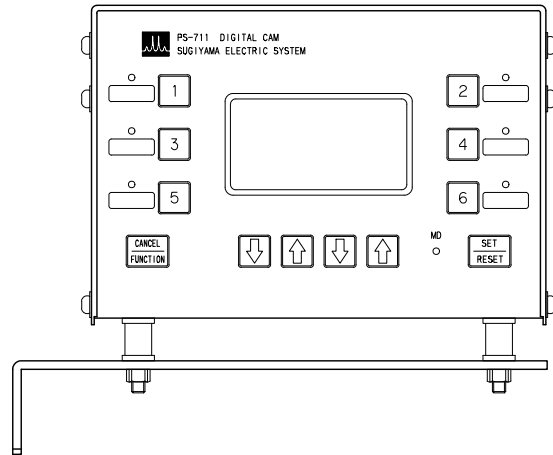

PS711

PS711-CN

Dimensions are in millimeters.

SUGIYAMA ELECTRIC SYSTEM INC.	DATE	TITLE
	2016.11.29	PS711/PS711-CN
A3	FILE	PS711DIM.DXF
1:2		