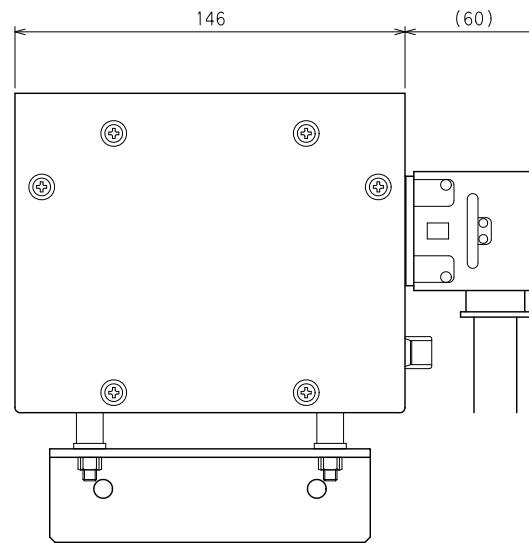

PS711

PS711-CN

Dimensions are in millimeters.

SUGIYAMA ELECTRIC SYSTEM INC.	DATE	TITLE
	2016.11.29	PS711/PS711-CN
A3	FILE	PS711DIM.DXF
1:2		