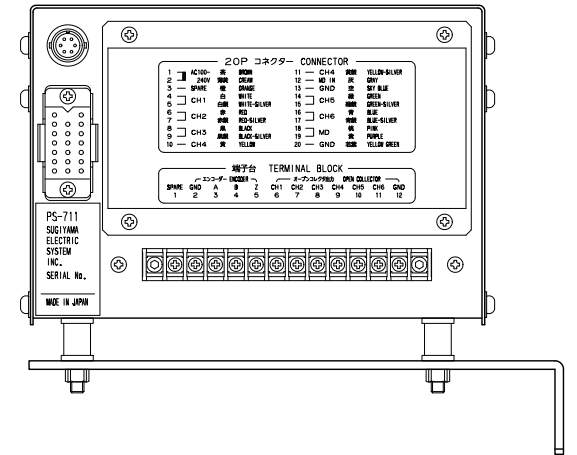

PS711

PS711-CN

Dimensions are in millimeters.

SUGIYAMA ELECTRIC SYSTEM INC.	DATE	TITLE
	2016.11.29	PS711/PS711-CN
A3	FILE	PS711DIM.DXF
1:2		