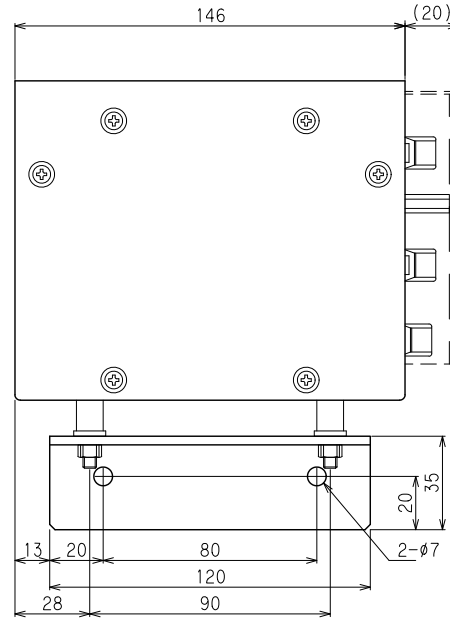

PS711

PS711-CN

Dimensions are in millimeters.

SUGIYAMA ELECTRIC SYSTEM INC.	DATE	TITLE
	2016.11.29	PS711/PS711-CN
A3	FILE	PS711DIM.DXF
1:2		