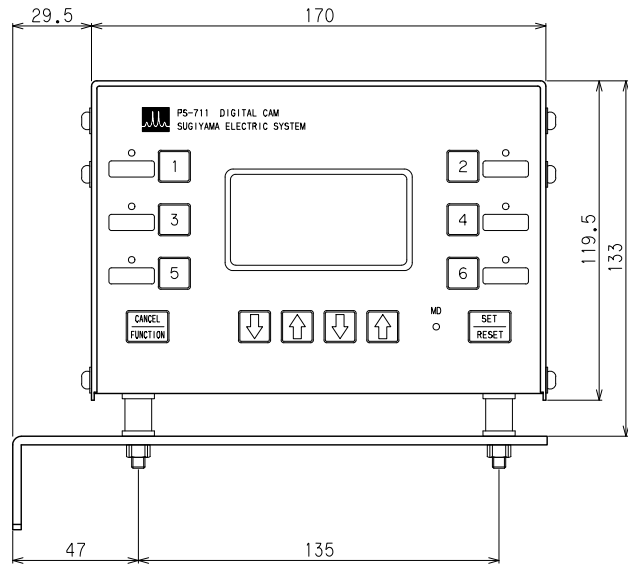

PS711

PS711-CN

Dimensions are in millimeters.

SUGIYAMA ELECTRIC SYSTEM INC.	DATE	TITLE
	2016.11.29	PS711/PS711-CN
A3	FILE	PS711DIM.DXF
1:2		