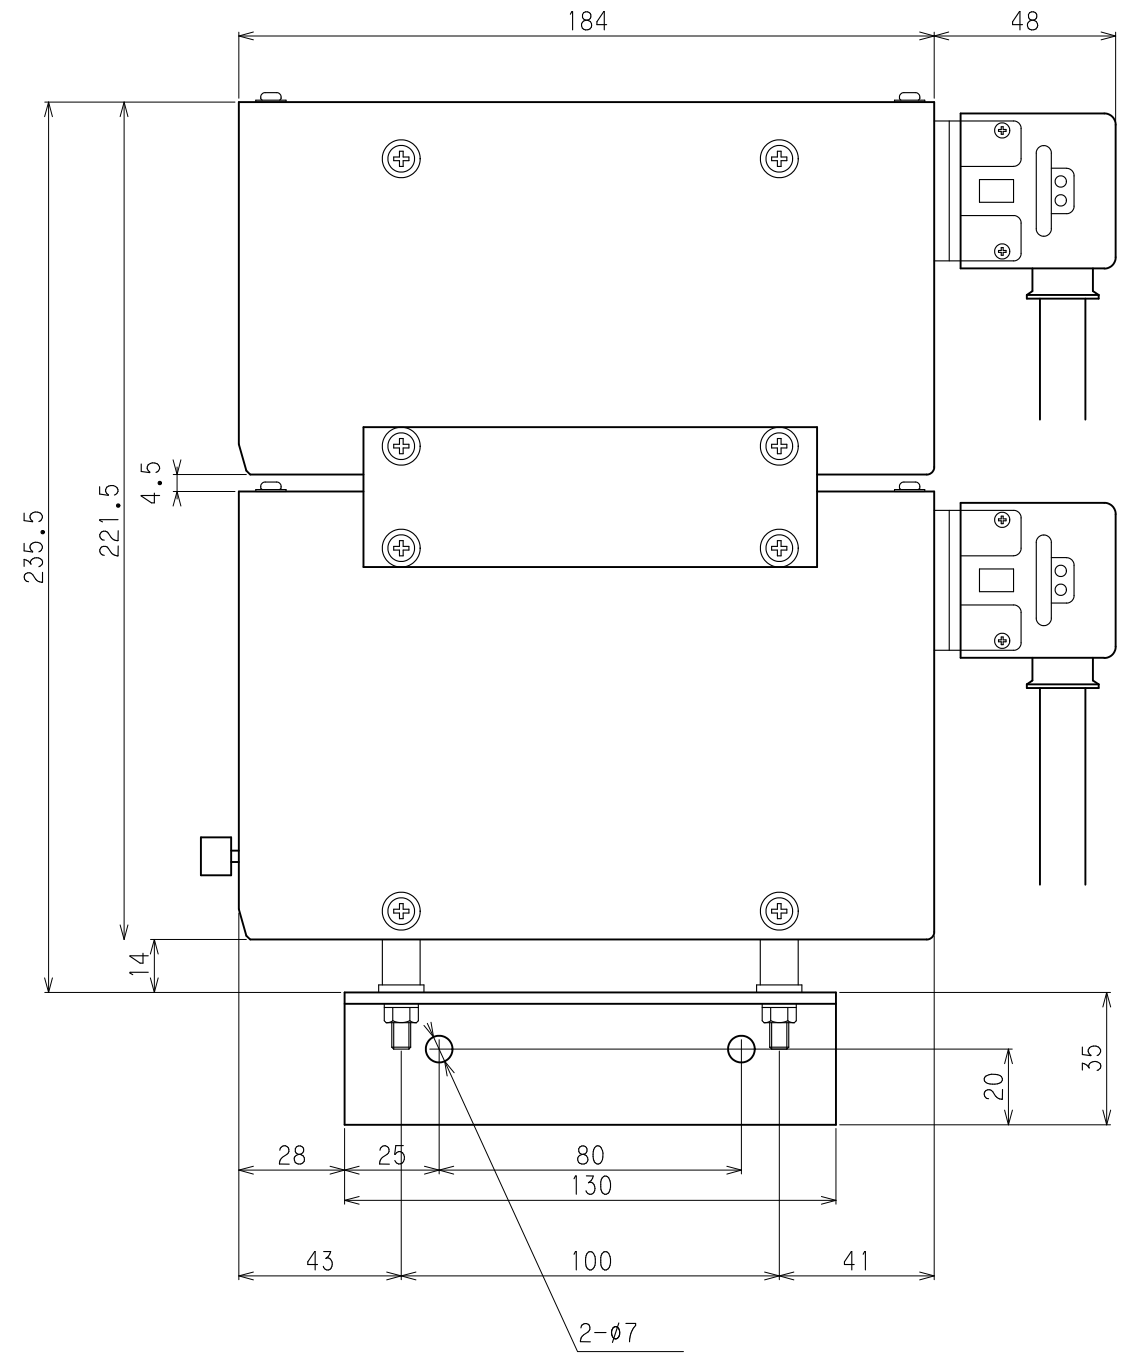

PS-462

PS-662

Dimensions are in millimeters.

		DATE 2021.09.16	TITLE PS-662/PS-462
SUGIYAMA ELECTRIC SYSTEM INC.		A3	FILE
		1:2	