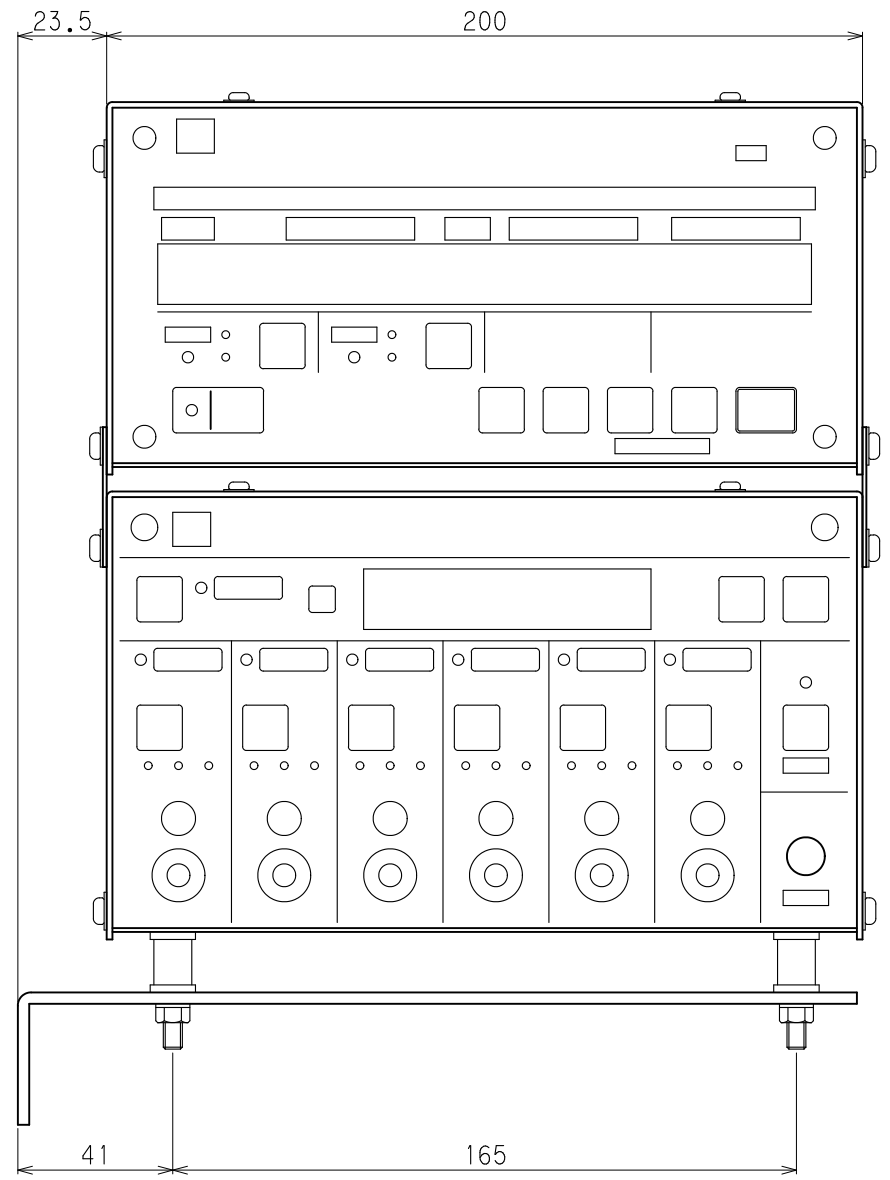

PS-462

PS-662

Dimensions are in millimeters.

		DATE 2021.09.16	TITLE PS-662/PS-462
SUGIYAMA ELECTRIC SYSTEM INC.		A3	FILE
		1:2	