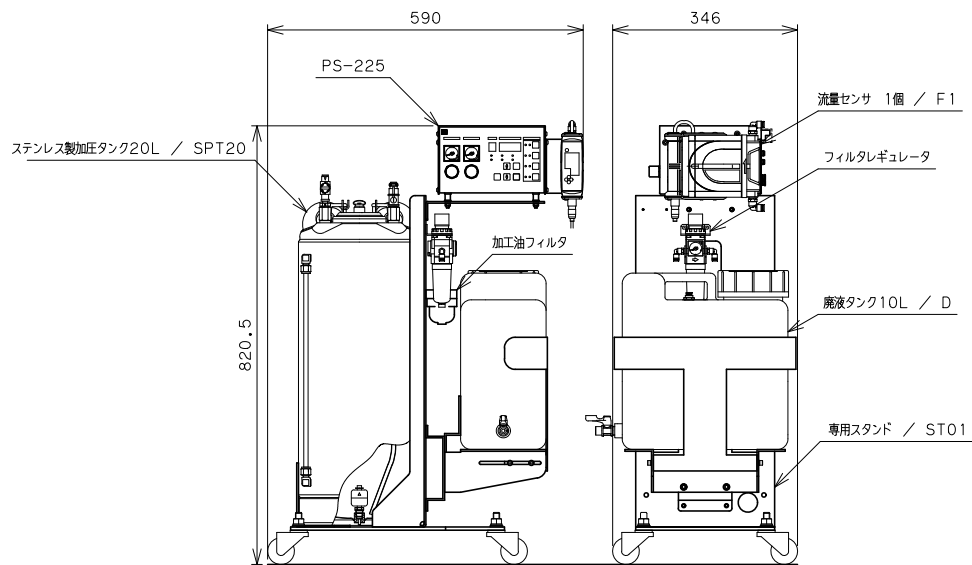

PS225-SPT20DST01F1

Dimensions are in millimeters.

	DATE 2021.07.14	TITLE PS225-SPT20DST01F1
 SUGIYAMA ELECTRIC SYSTEM INC.	A3 1:10	FILE PS225-SPT20DST01F1.DXF