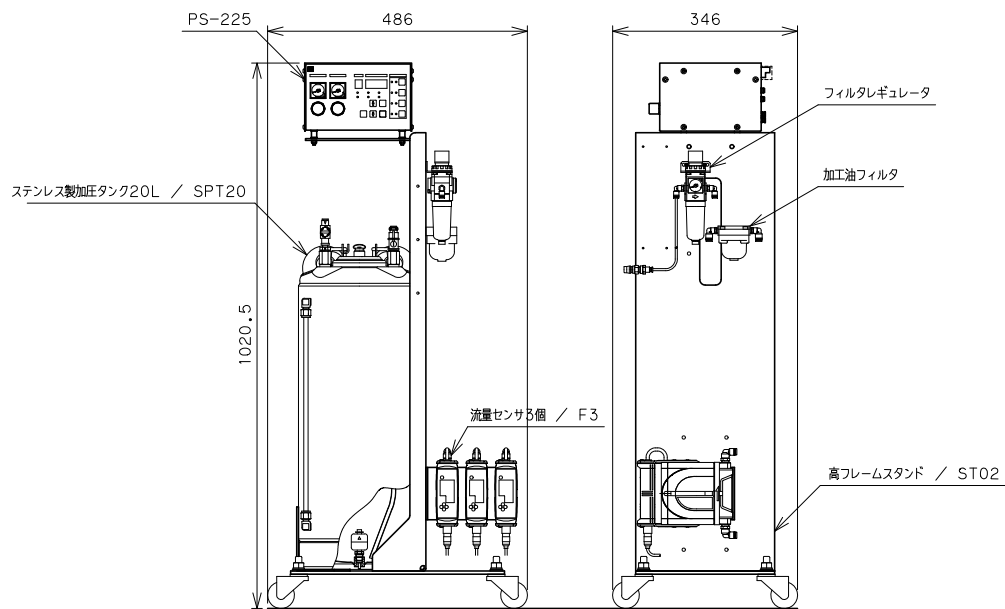

PS225-SPT20ST02F3

Dimensions are in millimeters.

	DATE 2021.07.14	TITLE PS225-SPT20ST02F3
SUGIYAMA ELECTRIC SYSTEM INC.	A3 1:10	FILE PS225-SPT20ST02F3.DXF