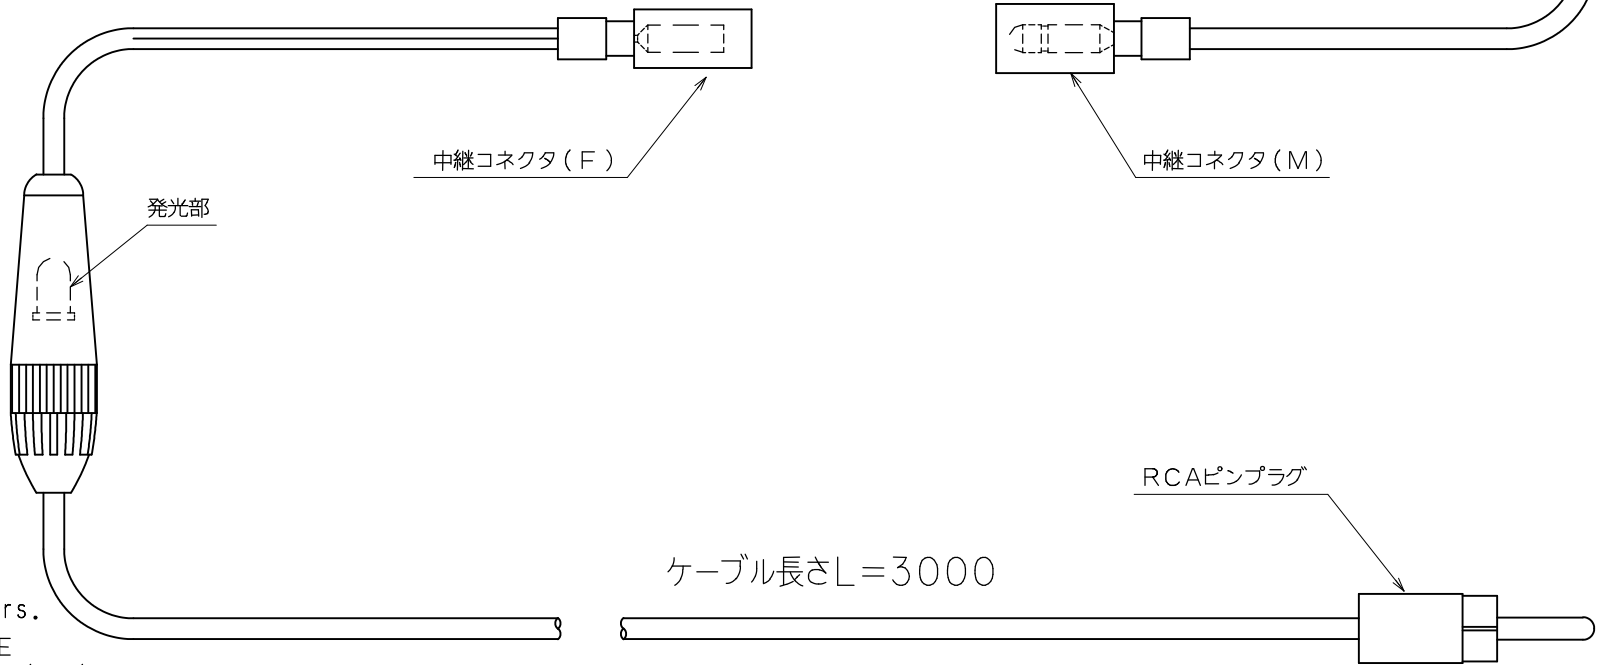

US-7S

ケーブル長さL=100

ケーブル長さL=100

US-7L

Dimensions are in millimeters.

FILE NAME
US7S_LDIM

DATE
2019/05/31

SUGIYAMA ELECTRIC SYSTEM INC.